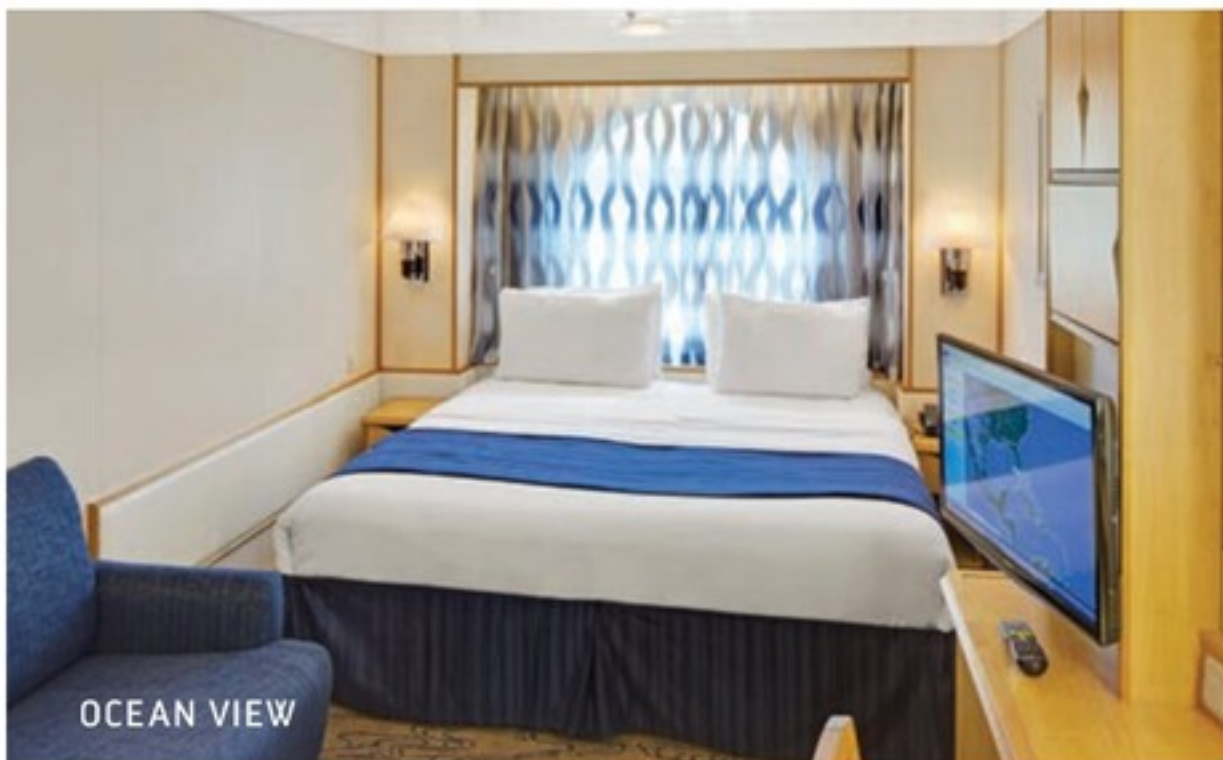

# ACCOMMODATIONS

Voyager of the Seas® offers a wide variety of accommodations, from balcony staterooms to suites and connecting staterooms.

TOTAL STATEROOMS – 1,715

GRAND SUITE

OCEAN VIEW BALCONY

OCEAN VIEW