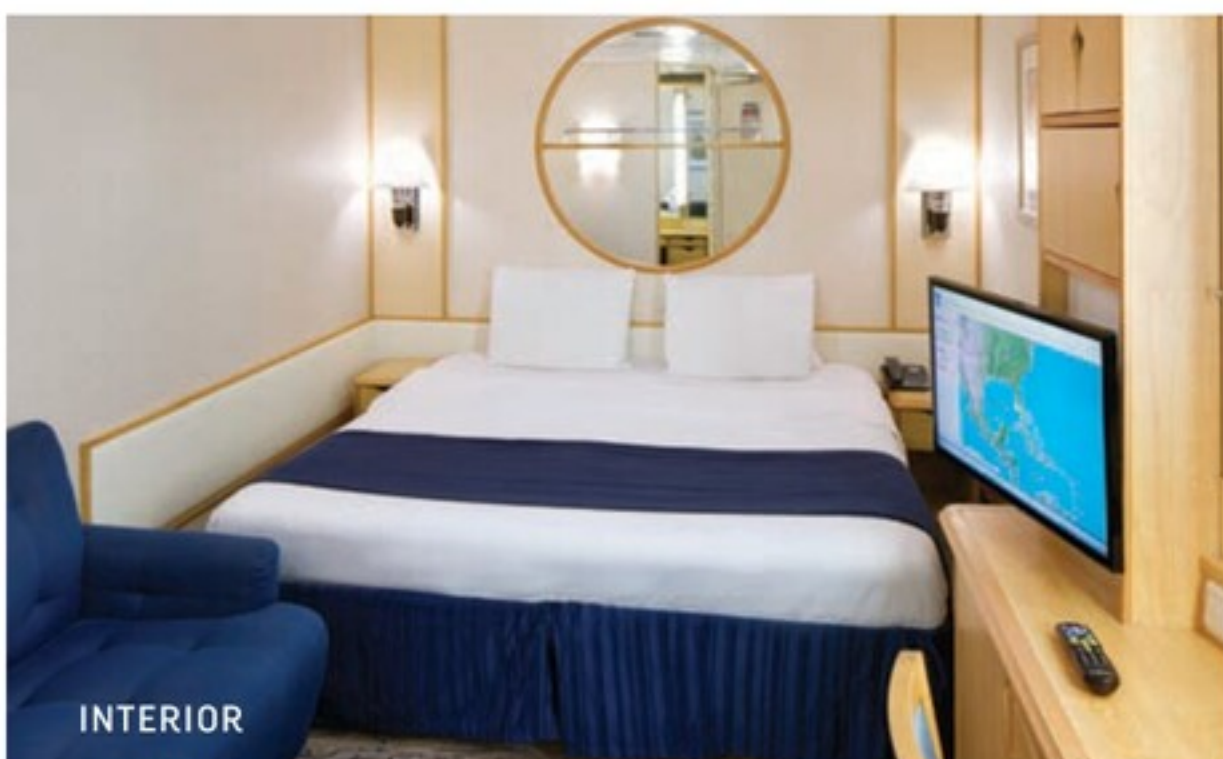

# ACCOMMODATIONS

Voyager of the Seas® offers a wide variety of accommodations, from balcony staterooms to suites and connecting staterooms.

TOTAL STATEROOMS – 1,715

GRAND SUITE

OCEAN VIEW BALCONY

OCEAN VIEW