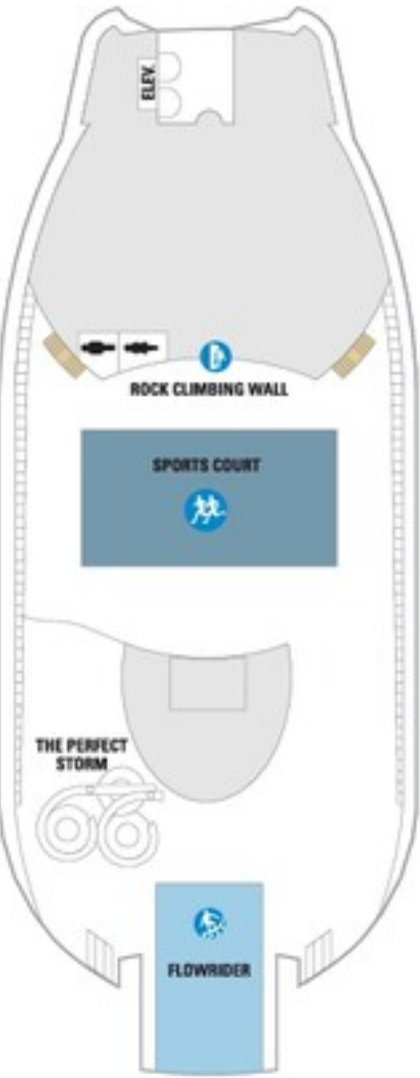

DECK 15

DECK 12

DECK 11

DECK 10

DECK 9

DECK 8

DECK 14

DECK 13

## AT-A-GLANCE

- Maiden voyage: November 21, 1999
- Enhanced: 2019
- Gross tonnage: 137,276
- Staterooms: 1,715
- Guest capacity: 3,602
- 9 dining options
- 3 pools, 6 whirlpools
- Rock Climbing Wall
- Ice-skating rink
- FlowRider® surf simulator
- Full-service Vitality<sup>SM</sup> at Sea Spa and state-of-the-art Fitness Center