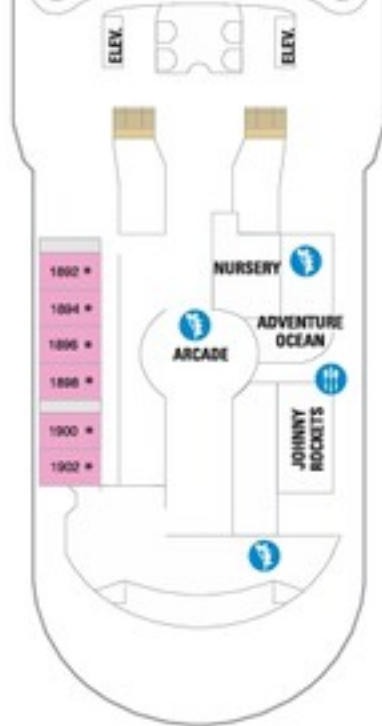

STUDIO B

STAR LOUNGE

CONFERENCE CENTER

EVENT VENUES		DECK	PRIVATE VENUE	SEATED CAPACITY	RECEPTION CAPACITY
<b>THEATERS</b>	La Scala Theater — Our dramatic main theater	3, 4	✓	1,350	
	Studio B — Ice-skating theater and multipurpose activity complex with stadium seating	3	✓	832	1,000
<b>CONFERENCE CENTER*</b>	Alaska Conference Room	2	✓	100	
	Bermuda Conference Room	2	✓	80	
	Alaska & Bermuda Conference Rooms	2	✓	180	
	Caribbean Conference Room	2	✓	80	
	Europe Conference Room	2	✓	100	
	Caribbean and Europe Conference Rooms combined	2	✓	180	
	All rooms combined			360	
<b>OUTDOOR AREAS</b>	Main Pool	11			950
	Solarium	11			600
	Rock Climbing Wall	13			15
<b>BARS CLUBS LOUNGES</b>	Star Lounge — Entertainment lounge	5	✓	232	380
	High Notes — At the Viking Crown Lounge	14		100	130
	Main Dining Room	3		847	
	Main Dining Room	4		512	
	Main Dining Room	5		540	

DECK 15

DECK 12

DECK 11

DECK 10

DECK 9

DECK 8

DECK 14

DECK 13